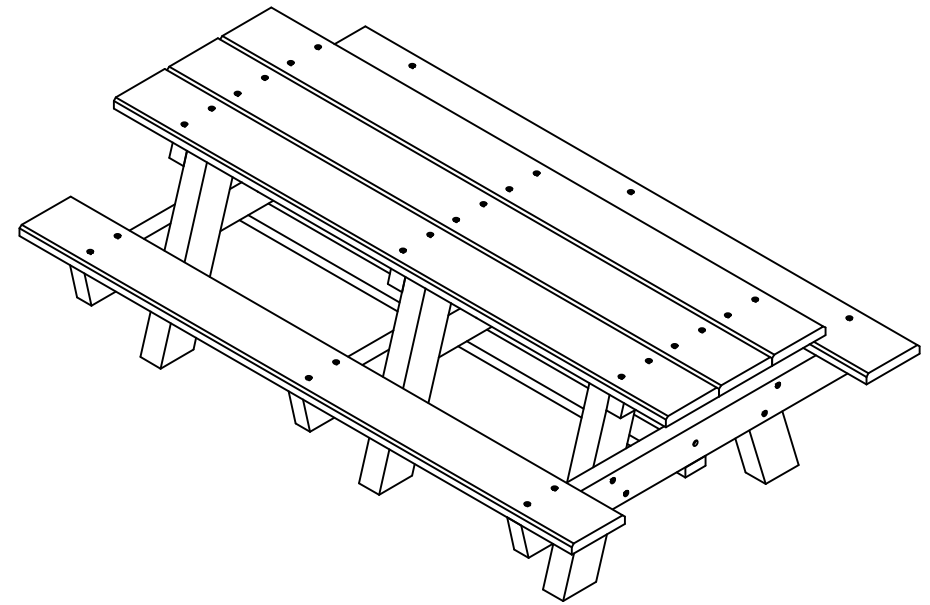

TOP VIEW

3D ISOMETRIC VIEW

FRONT VIEW

SIDE VIEW

- BLU
 - CED
 - GRA
 - GRE
 - RED
 - BLA
 - BRO
 - WHI
- STANDARD COLORS**
- OPTIONAL COLORS**

INSERT COLOR CODE IN PRODUCT NUMBER
 BLUE= BLU, CEDAR= CED, GRAY= GRA, GREEN= GRE,
 RED= RED, BLACK= BLA, BROWN=BRO, WHITE=WHI

EXAMPLE: 8FT. CEDAR A FRAME PICNIC TABLE =
 PB APIC8**CED**

8' A Frame Picnic Table Specification Sheet

©COPYRIGHT 2013-2033

THIS COPYRIGHTED MATERIAL IS THE PROPERTY OF FROG FURNISHINGS AND SHALL NOT BE REPRODUCED, PUBLISHED OR DISCLOSED TO OTHERS WITHOUT AUTHORIZATION AND CANNOT BE USED IN ANY WAY AGAINST OR DETRIMENTAL TO JAYHAWK PLASTICS INC. OLATHE, KANSAS USA