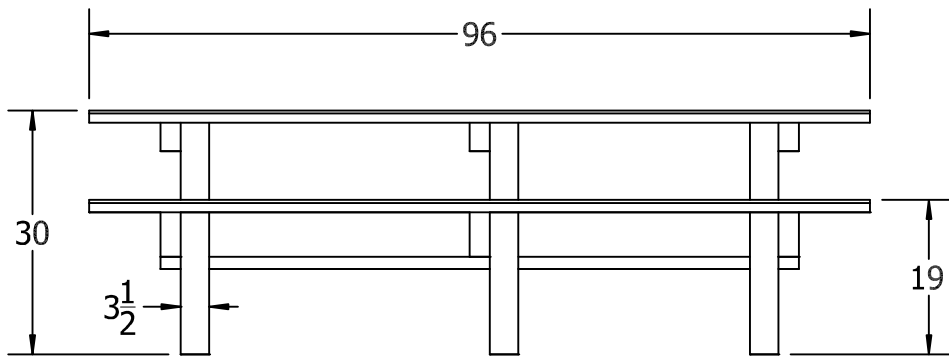

TOP VIEW

3D ISOMETRIC VIEW

FRONT VIEW

SIDE VIEW

- BLU
 - CED
 - GRA
 - GRE
 - RED
 - BLA
 - BRO
 - WHI
- STANDARD COLORS**
- OPTIONAL COLORS**

INSERT COLOR CODE IN PRODUCT NUMBER
 BLUE= BLU, CEDAR= CED, GRAY= GRA, GREEN= GRE,
 RED= RED, BLACK= BLA, BROWN=BRO, WHITE=WHI

EXAMPLE: 8FT. CEDAR A FRAME PICNIC TABLE =
 PB APIC8**CED**

8' A Frame Picnic Table Specification Sheet

©COPYRIGHT 2013-2033

THIS COPYRIGHTED MATERIAL IS THE PROPERTY OF FROG FURNISHINGS AND SHALL NOT BE REPRODUCED, PUBLISHED OR DISCLOSED TO OTHERS WITHOUT AUTHORIZATION AND CANNOT BE USED IN ANY WAY AGAINST OR DETRIMENTAL TO JAYHAWK PLASTICS INC. OLATHE, KANSAS USA