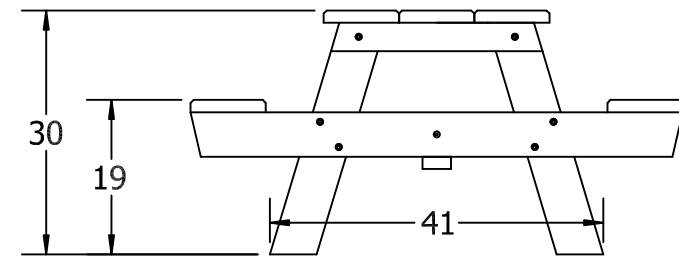

TOP VIEW

3D ISOMETRIC VIEW

FRONT VIEW

SIDE VIEW

- BLU
 - CED
 - GRA
 - GRE
 - RED
 - BLA
 - BRO
 - WHI
- STANDARD COLORS**
- OPTIONAL COLORS**

INSERT COLOR CODE IN PRODUCT NUMBER
 BLUE= BLU, CEDAR= CED, GRAY= GRA, GREEN= GRE,
 RED= RED, BLACK= BLA, BROWN=BRO, WHITE=WHI

EXAMPLE: 8FT. CEDAR A FRAME PICNIC TABLE =
 PB APIC8**CED**

8' A Frame Picnic Table Specification Sheet

©COPYRIGHT 2013-2033

THIS COPYRIGHTED MATERIAL IS THE PROPERTY OF FROG FURNISHINGS AND SHALL NOT BE REPRODUCED, PUBLISHED OR DISCLOSED TO OTHERS WITHOUT AUTHORIZATION AND CANNOT BE USED IN ANY WAY AGAINST OR DETRIMENTAL TO JAYHAWK PLASTICS INC. OLATHE, KANSAS USA